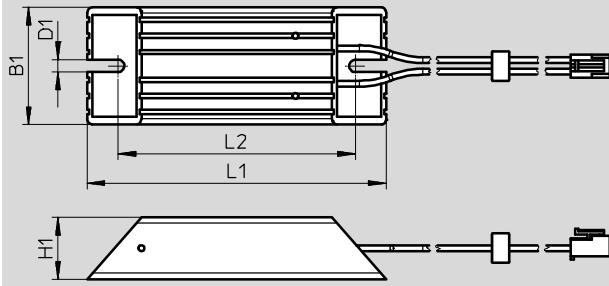

Braking resistors CACR

Technical data

FESTO

Dimensions

Download CAD data → www.festo.com

CACR-LE2-6-W60

Type	B1	D1	H1	L1	L2
	±1	±0.1	±1		±3
CACR-LE2-6-W60	40	4.3	21	102	81

CACR-LE2-50-W500, CACR-LE2-72-W500, CACR-LE2-100-W500

Type	B1	B2	D1 ∅	H1	H2	H3	H4	H5	L1	L2	L3	L4
	±0.5		±0.1		±0.3	±0.2				±0.2	±40	
CACR-LE2-50-W500	15	46	4.7	80	67	60	10	1	216	204	510	6

Braking resistors CACR

Technical data

Dimensions

Download CAD data → www.festo.com