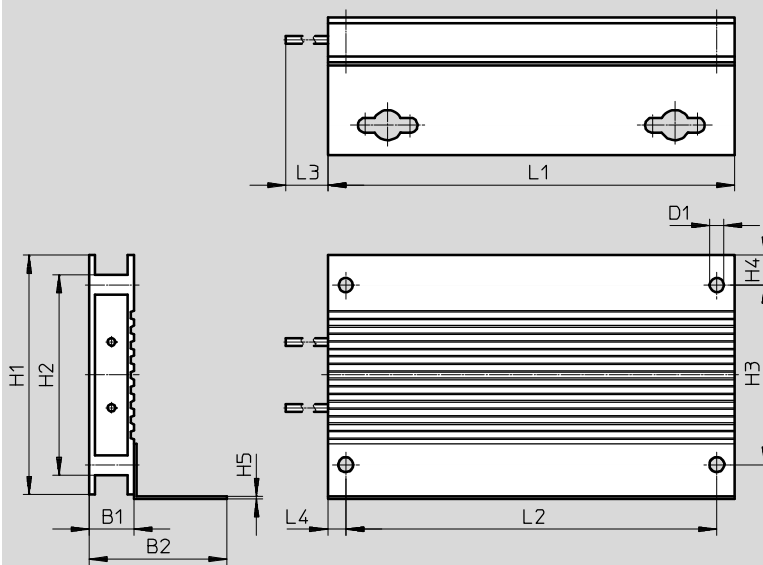

Power	
60	60 W
500	500 W
1800	1800 W
2000	2000 W
2400	3600 W

Braking resistors CACR

Technical data

FESTO

Braking resistor
CACR-LE2
CACR-KL2

General technical data					
Type	CACR-				
	LE2-6-W60	LE2-50-W500	LE2-72-W500	LE2-100-W500	
Output at 35% duty cycle and 20 °C	[W]	180	500	500	500
Nominal power	[W]	60	200	200	200
Resistance value	[W]	6	50	72	100
Connection technology	Open end				
Mounting position	Vertical, horizontal		Vertical		
	Free convection				
Type of mounting	–		Via accessories		
	With through-hole				
Product weight	[g]	140	550	550	550

Type	CACR-			
	KL2-67-W1800	KL2-40-W2000	KL2-33-W2400	
Output at 35% duty cycle and 20 °C	[W]	1800	2000	3600 ¹⁾
Nominal power	[W]	720	800	1440
Resistance value	[W]	67	40	33
Connection technology	Terminal			
Mounting position	Vertical			
	Free convection			
Type of mounting	Via accessories			
	With through-hole			
Product weight	[g]	4000	2400	8000

Braking resistors CACR

Technical data

FESTO

Dimensions

Download CAD data → www.festo.com

CACR-LE2-6-W60

Type	B1	D1	H1	L1	L2
	±1	±0.1	±1		±3
CACR-LE2-6-W60	40	4.3	21	102	81

CACR-LE2-50-W500, CACR-LE2-72-W500, CACR-LE2-100-W500